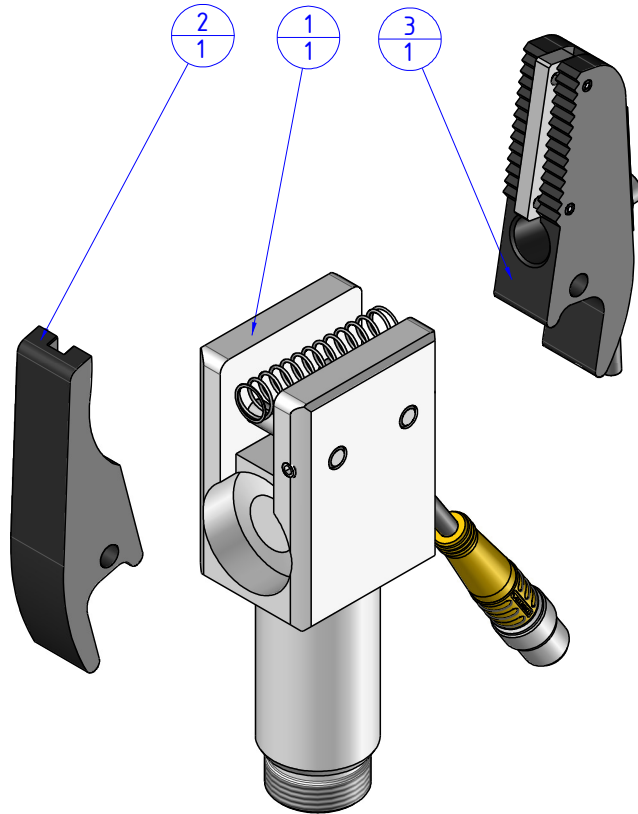

THE PROPERTY OF THE DRAWING IS ESTABLISHED BY LAW. IT IS FORBIDDEN TO PRODUCE OR SHOW IT TO THIRD PARTY, WITHOUT A WRITTEN AGREEMENT.

Item	Name	Q.ty
1	CA.GRZ.20.BODY	1
2	GRZ.20.EL	1
3	GRZ.20.FING.SN	1

Format A3

UNI 936-76

		DESIGNED FROM		REVIEW
		FPSERVICES		A
GENERAL TOLERANCE		DATE	WEIGHT	
UNI - ISO 2768		11/03/2019	0,122kg	
CLASSE f		CODE		
		CA.GRZ.20.WLM		CA.GRZ.20.WLN