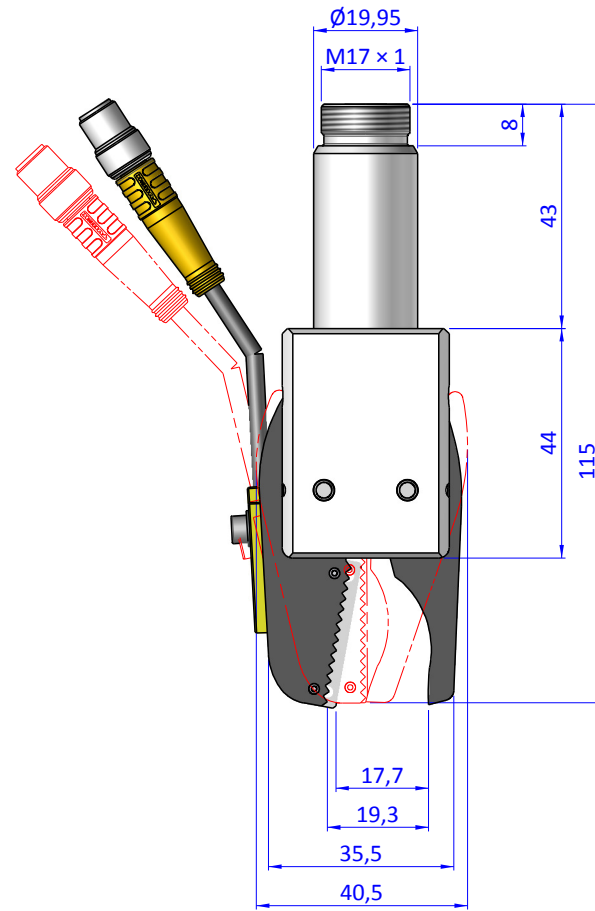

THE PROPERTY OF THE DRAWING IS ESTABLISHED BY LAW. IT IS FORBIDDEN TO PRODUCE OR SHOW IT TO THIRD PARTY, WITHOUT A WRITTEN AGREEMENT.

Item	Name	Q.ty
1	CA.GRZ.20.BODY	1
2	GRZ.20.EL	1
3	GRZ.20.FING.SN	1

Format A3

UNI 936-76

		DESIGNED FROM		REVIEW
		FPSERVICES		A
GENERAL TOLERANCE		DATE	WEIGHT	
UNI - ISO 2768		11/03/2019	0,122kg	
CLASSE f		CODE		
		CA.GRZ.20.WLM		CA.GRZ.20.WLN