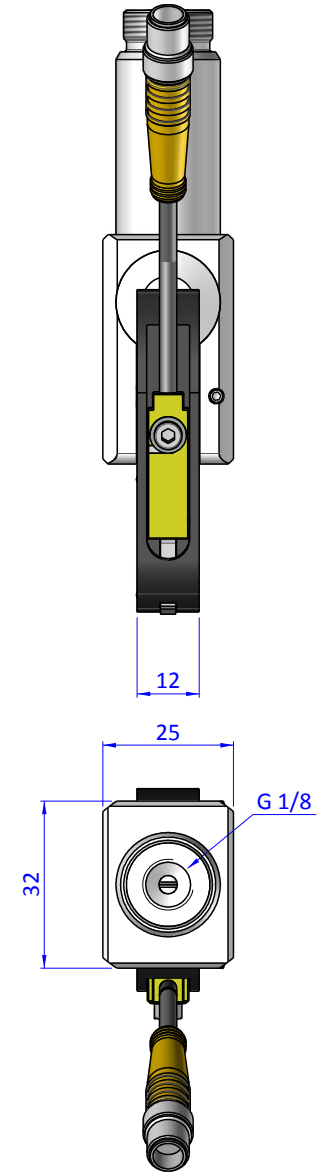

THE PROPERTY OF THE DRAWING IS ESTABLISHED BY LAW. IT IS FORBIDDEN TO PRODUCE OR SHOW IT TO THIRD PARTY, WITHOUT A WRITTEN AGREEMENT.

Item	Name	Q.ty
1	CA.GRZ.20.BODY	1
2	GRZ.20.EL	1
3	GRZ.20.FING.SN	1

Format A3

UNI 936-76

		DESIGNED FROM		REVIEW
		FPSERVICES		A
GENERAL TOLERANCE		DATE	WEIGHT	
UNI - ISO 2768		11/03/2019	0,122kg	
CLASSE f		CODE		
		CA.GRZ.20.WLM		CA.GRZ.20.WLN